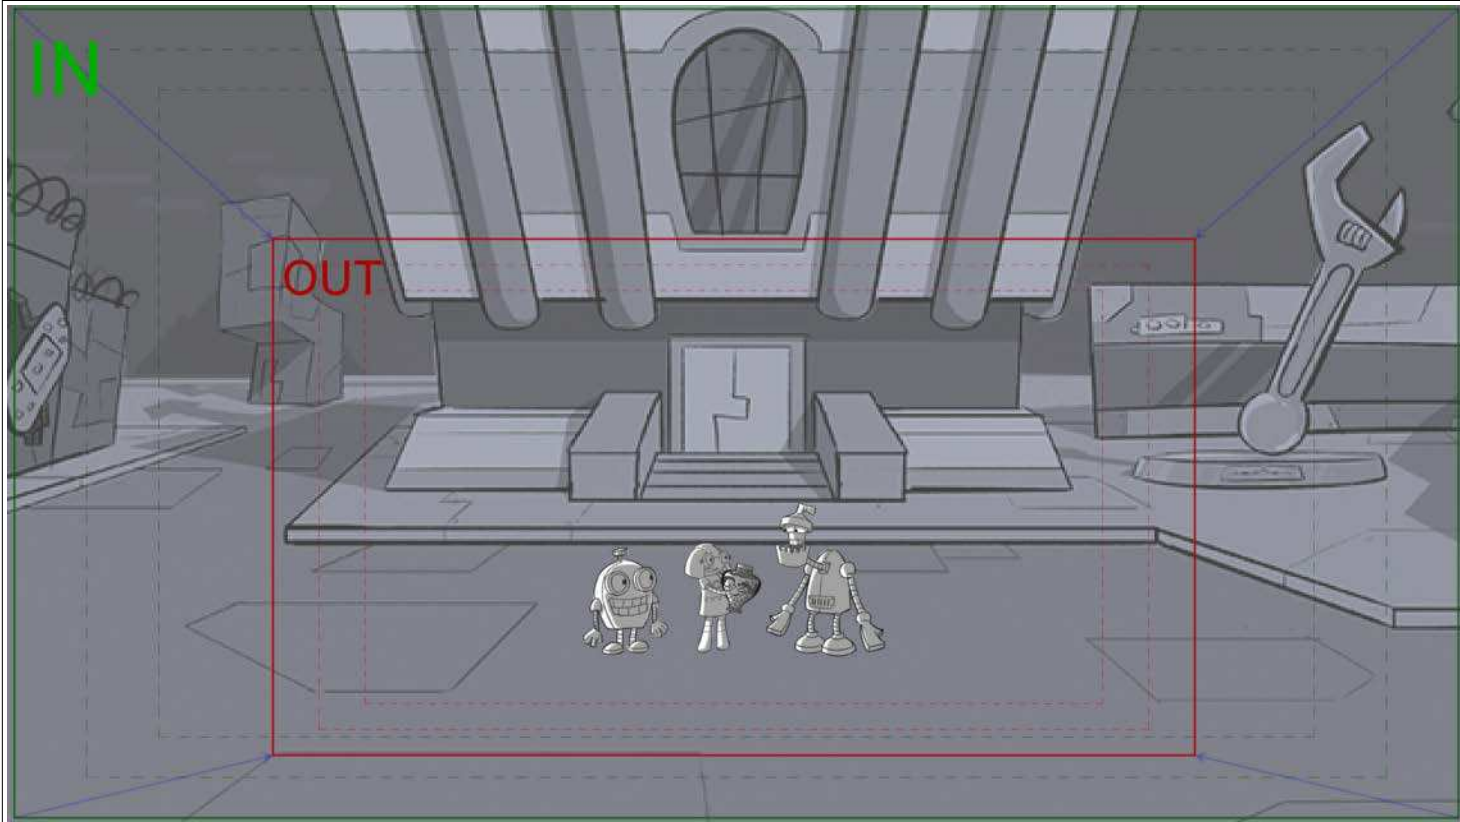

Scene

85

Panel

2 / 3

Dialog

105 THUNDERBOT

It s too late to see the mayor now. Everything is shut for the day.

Notes

CAMERA: SLOW PUSH IN