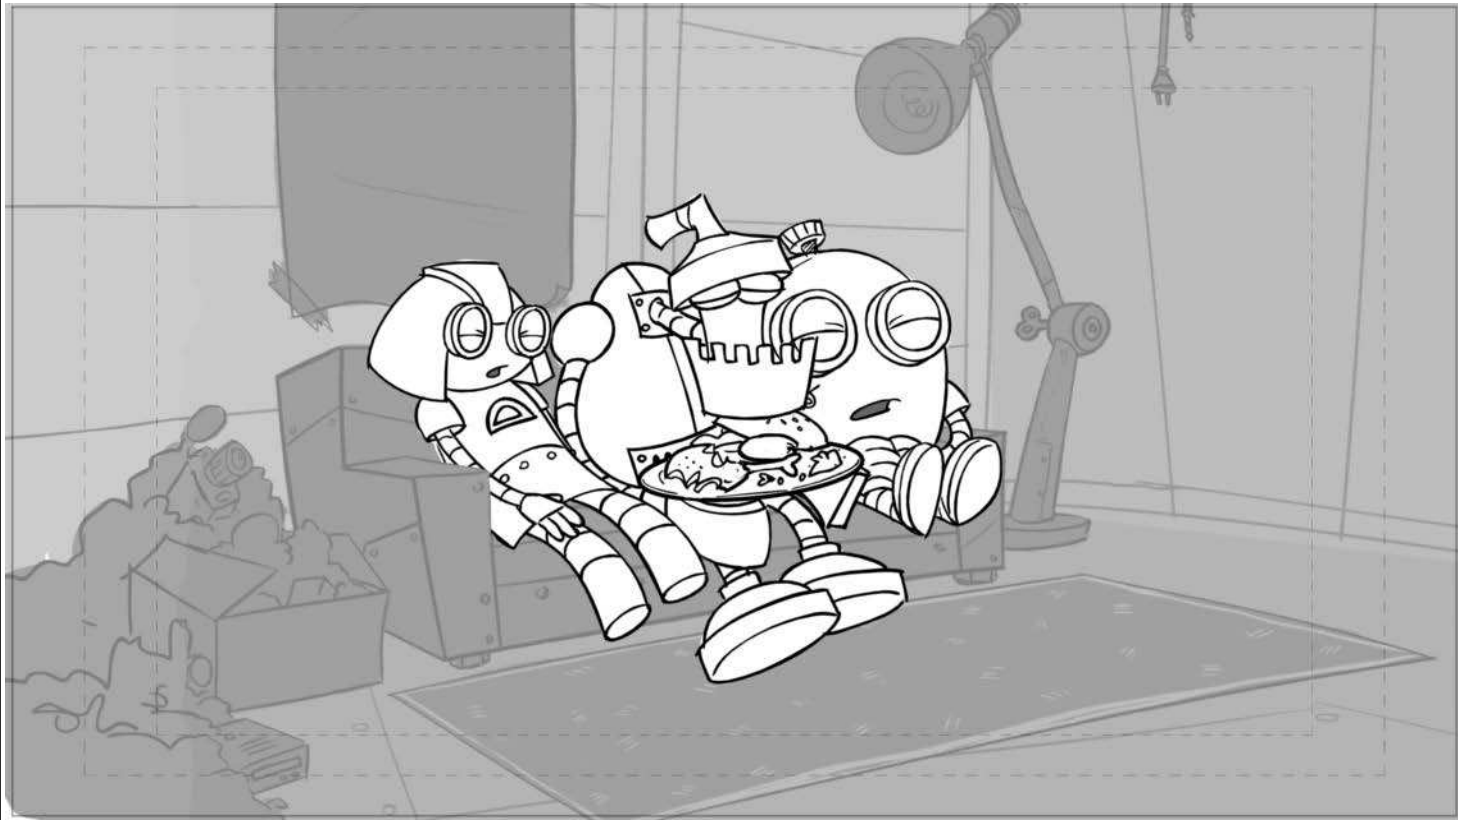

Scene

92

Panel

1 / 1

## Action Notes

The DUMBOTZ are side by side on the couch - snoring, semi synchronised, like some kind of kooky machine. THUNDERBOT has the half eaten plate of food on his lap.