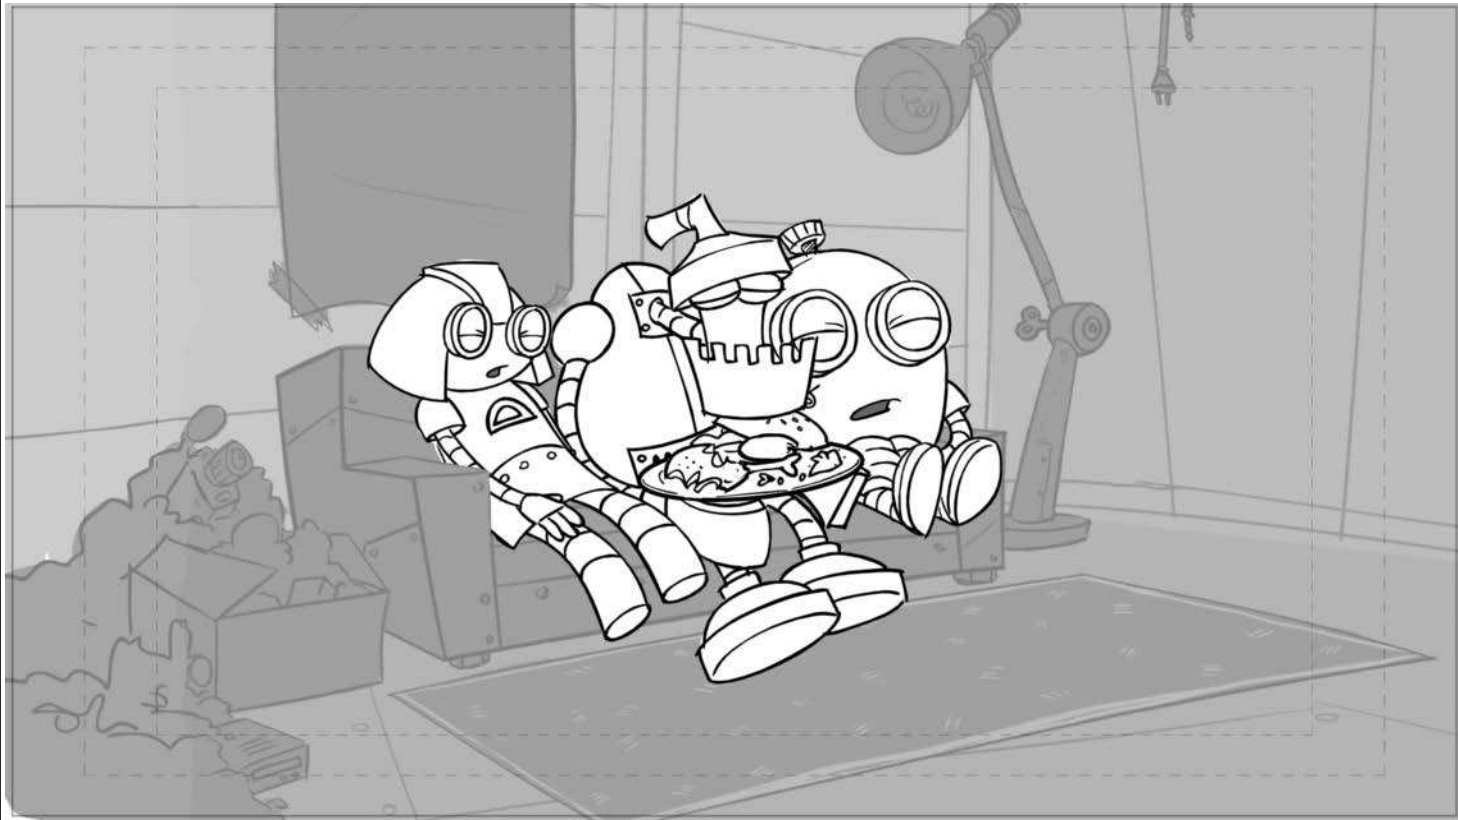

Scene

92

Panel

1 / 1

Action Notes

The DUMBOTZ are side by side on the couch - snoring, semi synchronised, like some kind of kooky machine. THUNDERBOT has the half eaten plate of food on his lap.

Notes

13. INT. DUMBOTZ HQ - NIGHT